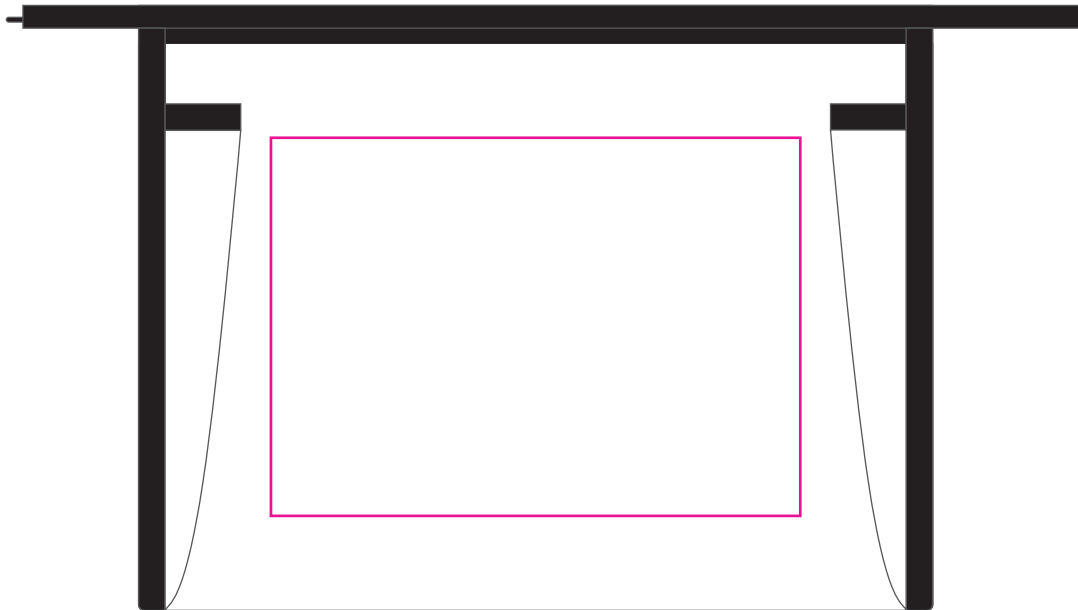

Product: PCA023
Product Size: 21 x 16 x 4.5 cm
Decoration Options: screen print / cmyk(label)

Shown at 50% actual size

Print size: 140mm(W) x 100mm(H)

Shown at 50% actual size

Digital lable

Print size: 80mm(W) x 40mm(H)

Shown at 100% actual size

- Knife line
- Safe print area
- Bleed area