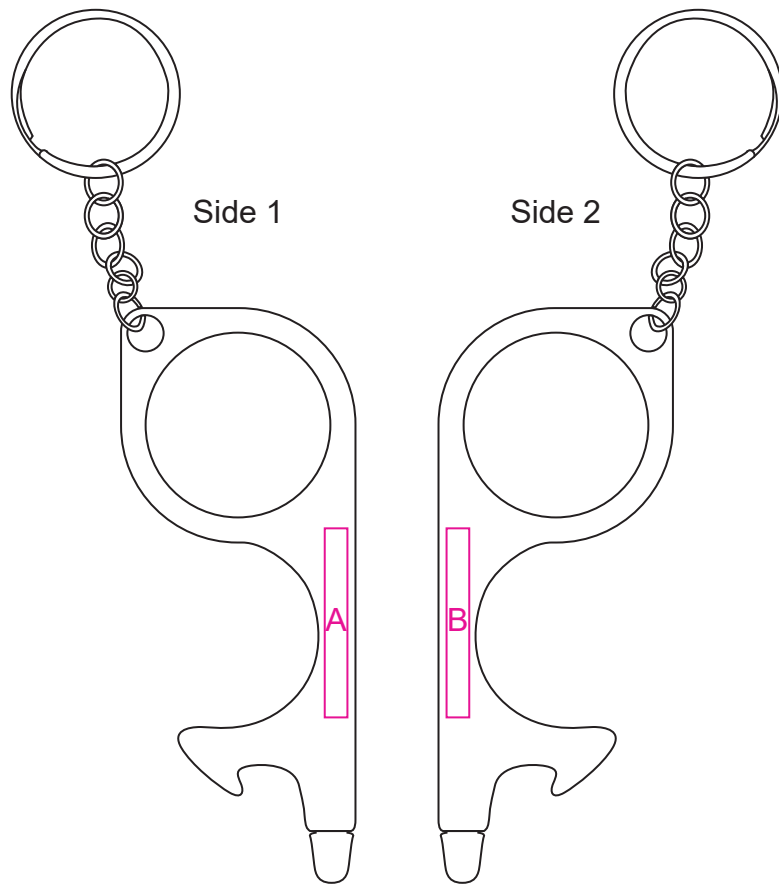

Product: PCA037
Product Size: 310mm(w) x 760mm(h)
Decoration Options: Laser Engraving

A/B:Engraving size:3mm(w) x 25mm(h)
Shown at 100% actual size